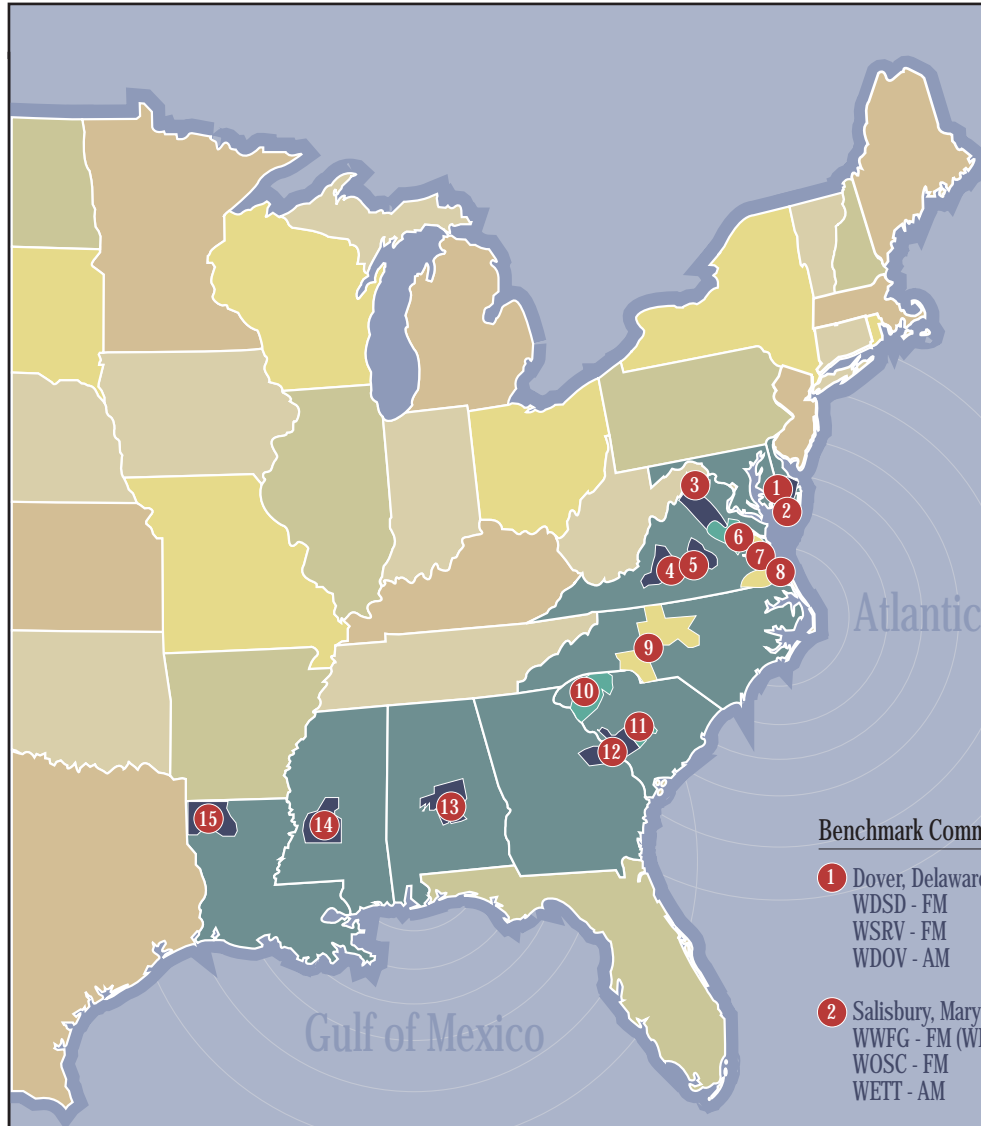

## Benchmark Communications Radio -- May 1990 through August 1997

- |   |   |  |   |
|---|---|--|---|
| 1 Dover, Delaware<br>WSDS - FM<br>WSRV - FM<br>WDOV - AM            | 3 Winchester, Virginia<br>WUSQ - FM<br>WNTW - AM<br>WFQX - FM | 8 Virginia Beach, Virginia<br>WKOC - FM  | 12 Augusta, Georgia<br>WGUS - AM/FM<br>WZNY - FM                    |
| 2 Salisbury, Maryland<br>WWFG - FM (WKHI)<br>WOSC - FM<br>WETT - AM | 4 Roanoke, Virginia<br>WROV - AM/FM                           | 9 Statesville, North Carolina<br>WFMX - FM<br>WSIC - AM                            | 13 Montgomery, Alabama<br>WZHT - FM<br>WMCZ - FM                    |
|   | 5 Lynchburg, Virginia<br>WYYD - FM                            | 10 Greenville, South Carolina<br>WFNQ - FM (WBBO)<br>WESC - AM/FM<br>WJMZ - FM     | 14 Jacksonville, Mississippi<br>WKXI - FM<br>WJMI - FM<br>WOAD - AM |
|   | 6 Richmond, Virginia<br>WDCK - FM<br>WVGO - FM                | 11 Columbia, South Carolina<br>WCOS - AM/FM<br>WHKZ - FM<br>WVOC - AM<br>WSCQ - FM | 15 Shreveport, Louisiana<br>KRMD - AM/FM                            |
|   | 7 Norfolk, Virginia<br>WLTY - FM<br>WTAR - AM                 |  |   |